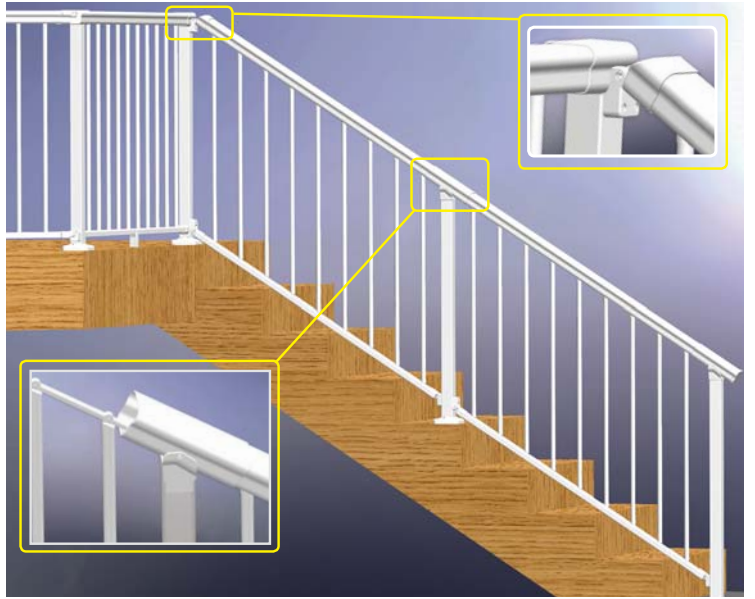

Post To Post (PTP)

Installed Baluster Connectors

Rail Support – Surface Mount

Top Rail Bracket (PTP) Level & Top Rail "Fixed-Pitch" Bracket (PTP) Stair

Top Rail Bracket (PTP) Level & Top Rail "Multi-Angle" Bracket (PTP) Level

Over The Post (OTP)

Channelled stair rails, baluster spacing blocks and adjustable baluster knuckles allow for 5° – 38° angle adjustability.

Top Rail End Bracket (OTP) Level

Top Rail 90° Bracket (OTP) Level