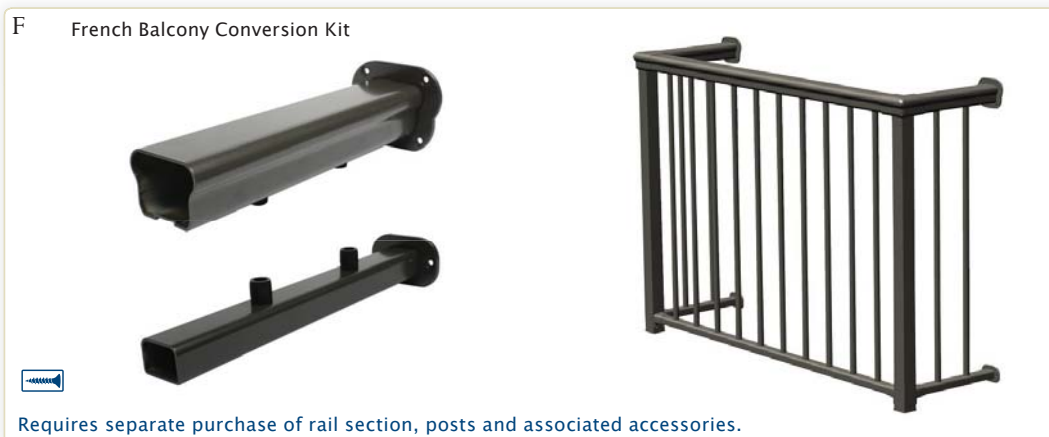

ACCESSORIES		Black	White	Bronze
E	New England Baluster Centerpiece For Both Round and Square Balusters	301570 $21.80	301580 $21.80	301572 $21.80
E	American Heritage Baluster Centerpiece For Both Round and Square Balusters	301584 $21.80	301594 $21.80	301586 $21.80
F	French Balcony Conversion Kit Includes 2 Top Conversion Brackets, 2 Bottom Conversion Brackets, Installed Balusters Connectors & Mounting Hardware	300176 $90.00	300177 $90.00	300178 $90.00
G	Solutions Touch-Up Paint (4.5oz. Aerosol Spray)	300730 $17.80	300731 $17.80	300732 $17.80
G	Solutions Touch-Up Paint (Brush-In-Cap Bottle)	300733 $9.95	300734 $9.95	300735 $9.95