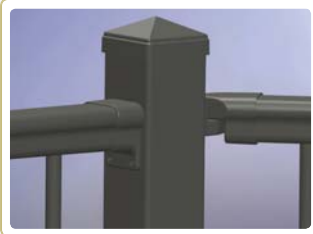

BALUSTER CONNECTORS		Black	White	Bronze
E	Baluster Connector (20/pk) – Level For Round or Square Balusters	300285 \$8.60	N/A	N/A
E	Round Baluster Stair Connector (20/pk)	301380 \$10.90	301380W \$10.90	301380BZ \$10.90
E	Square Baluster Stair Connector (20/pk)	301377 \$10.90	301377W \$10.90	301377BZ \$10.90
F	4" Level Glass Baluster Connector Shoe (2/pk)	301381 \$12.40	301381W \$12.40	301381BZ \$12.40
F	4" Stair Glass Baluster Connector Shoe (2/pk)	301387 \$13.65	301387W \$13.65	301387BZ \$13.65
G	Round Baluster Adjustable Stair Knuckle	300180 \$3.98	300185 \$3.98	300190 \$3.98
G	Square Baluster Adjustable Stair Knuckle	300195 \$3.98	300200 \$3.98	300205 \$3.98
H	Mid Spacer for Adjustable Stairs	300210 \$4.20	300215 \$4.20	300220 \$4.20
H	End Spacer for Adjustable Stairs	300211 \$4.20	300216 \$4.20	300221 \$4.20

Post To Post (PTP)

Installed Baluster Connectors

Rail Support – Surface Mount

Top Rail Bracket (PTP) Level & Top Rail "Fixed-Pitch" Bracket (PTP) Stair

Top Rail Bracket (PTP) Level & Top Rail "Multi-Angle" Bracket (PTP) Level