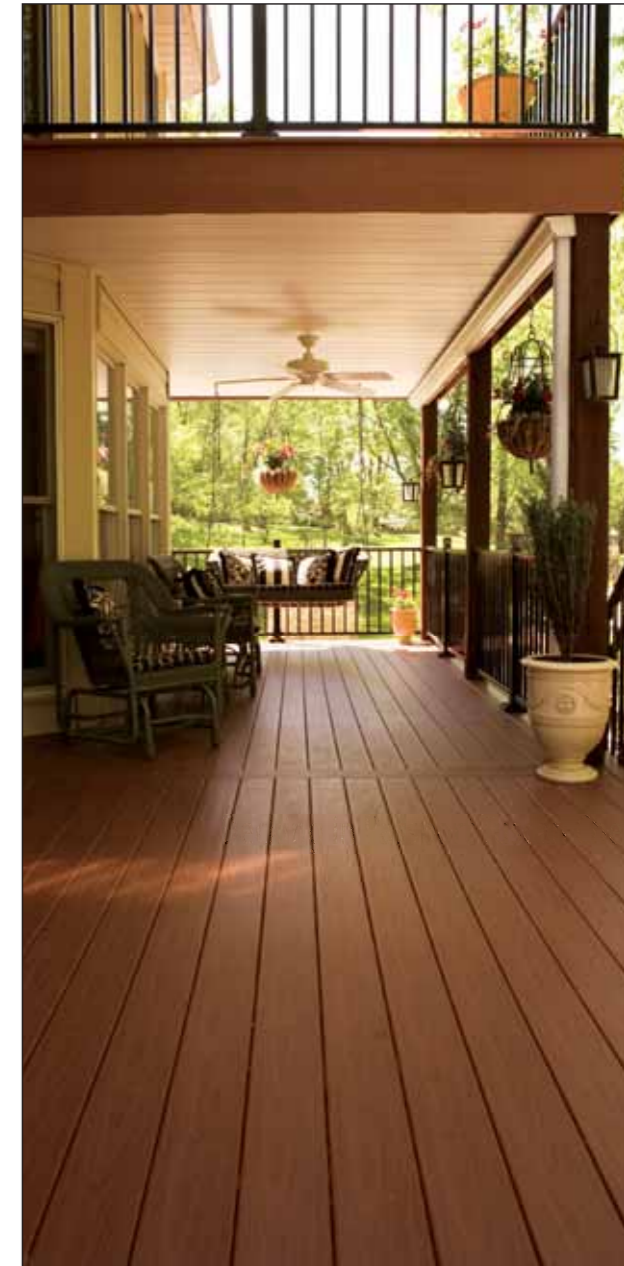

Distributed by:

Gossen Corporation

Customer Support: 800-558-8984

Main Office: 414-228-9800 • Fax: 414-228-0342

©2009 Gossen Corporation 2030 West Bender Road
Milwaukee, WI 53209 All Rights Reserved

Gossen®

WeatherReady® Products for outdoor living

Deck & Porch